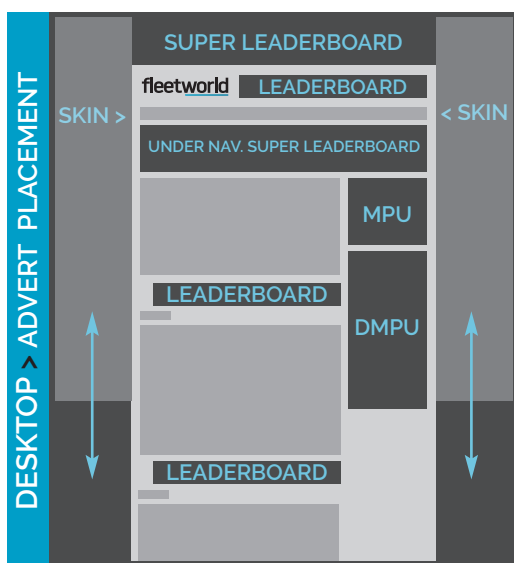

# fleetworld DIGITAL

## ONLINE

# ADVERT SPECIFICATION

AD FORMAT	DESKTOP	MOBILE	TABLET
<b>SKIN</b>	1,800 x 1,500px	n/a	n/a
<p>The design can either be fixed or scroll and can either resize to fit a device screen or remain fixed (recommended). It should take into consideration that the main website (with 1,230 pixels width) will appear in front of it and that therefore text may be cropped depending on the settings chosen and the design. It is common for the skin to have minimal or no text to avoid this from happening. Skins should be saved as a static .JPG file and be provided with a tracking URL.</p>			
<b>SUPER LEADERBOARD</b> Complements a skin, sits at top of website	1,230 x 185px	320 x 50px	728 x 90px
+ recommended 2x density for retina display	2,460 x 376px	640 x 100px	1,456 x 180px
<b>UNDER NAV. BAR SUPER LEADERBOARD</b>	1,170 x 175px	320 x 50px	728 x 90px
+ recommended 2x density for retina display	2,340 x 350px	640 x 100px	1,456 x 180px
<b>LEADERBOARD</b>	728 x 90px	320 x 50px	468 x 60px
+ recommended 2x density for retina display	1,456 x 180px	640 x 100px	936 x 120px
<b>MPU</b>	300 x 250px	n/a	n/a
+ recommended 2x density for retina display	600 x 500px	n/a	n/a
<b>DMPU</b>	300 x 600px	n/a	n/a
+ recommended 2x density for retina display	600 x 1,200px	n/a	n/a
<b>NEWSLETTER BANNER</b>	600 x 80px	n/a	n/a

Animated .GIF or .JPG supported. A tracking URL should be supplied. The banner will be given a white border around it.

ALL ADVERTS ON THE FLEET WORLD WEBSITE ARE IMPLEMENTED USING **GOOGLE AD MANAGER** WITH THE SOLE EXCEPTION OF THE SKIN.