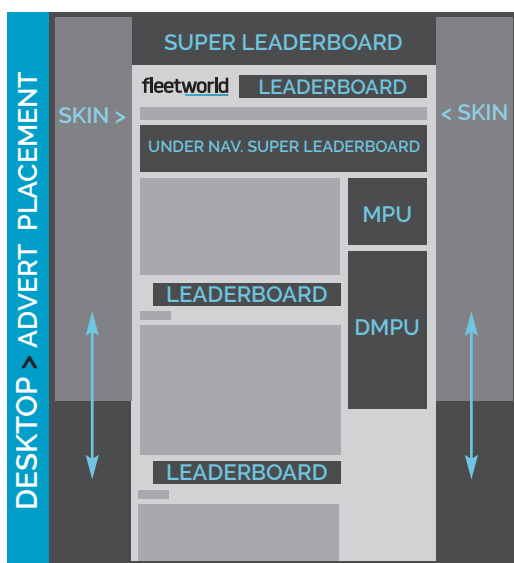

fleetworld DIGITAL

ONLINE

ADVERT SPECIFICATION

AD FORMAT	DESKTOP	MOBILE	TABLET
SKIN	1,800 x 1,500px	n/a	n/a
<p>The design can either be fixed or scroll and can either resize to fit a device screen or remain fixed (recommended). It should take into consideration that the main website (with 1,230 pixels width) will appear in front of it and that therefore text may be cropped depending on the settings chosen and the design. It is common for the skin to have minimal or no text to avoid this from happening. Skins should be saved as a static .JPG file and be provided with a tracking URL.</p>			
SUPER LEADERBOARD Complements a skin, sits at top of website	1,230 x 185px	320 x 50px	728 x 90px
+ recommended 2x density for retina display	2,460 x 370px	640 x 100px	1,456 x 180px
UNDER NAV. BAR SUPER LEADERBOARD	1,170 x 175px	320 x 50px	728 x 90px
+ recommended 2x density for retina display	2,340 x 350px	640 x 100px	1,456 x 180px
LEADERBOARD	728 x 90px	320 x 50px	468 x 60px
+ recommended 2x density for retina display	1,456 x 180px	640 x 100px	936 x 120px
MPU	300 x 250px	n/a	n/a
+ recommended 2x density for retina display	600 x 500px	n/a	n/a
DMPU	300 x 600px	n/a	n/a
+ recommended 2x density for retina display	600 x 1,200px	n/a	n/a
NEWSLETTER BANNER	1,200 x 160px	n/a	n/a
<p>Animated .GIF or .JPG supported. A tracking URL should be supplied. The banner will be given a white border around it.</p>			

ALL ADVERTS ON THE FLEET WORLD WEBSITE ARE IMPLEMENTED USING **GOOGLE AD MANAGER** WITH THE SOLE EXCEPTION OF THE SKIN.

CONTACT